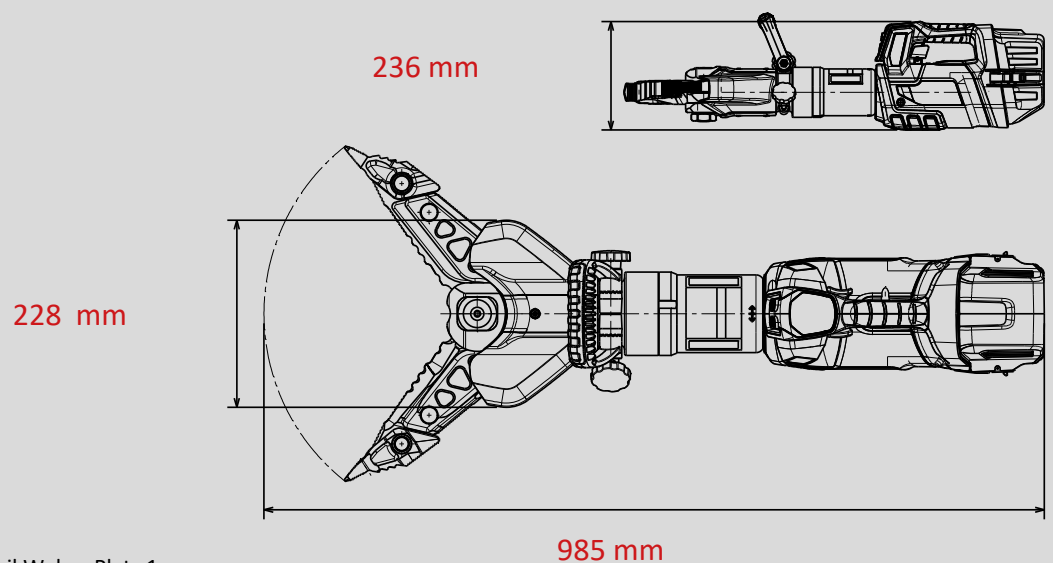

Battery Combi Tool SPS 400 MK2 SMART-FORCE

Part no.
1100144

- 18V BATTERY**
- POW3R PUMP**
- CONNECT**
- GRIP**
- 360° HANDLE**
- PEELING**
- LED LIGHTS**

Technical data:

Spreading width	405 mm
Spreading force (in the working area)	35 - 1071 kN
Opening width	343 mm
Pulling width (with adapters)	450 mm
Max. pulling force	58 kN
Weight (ready to use)	21,9 kg
Dimensions (LxWxH)	985 x 236 x 228 mm
EN cutting class (EN 13204)	1I-2K-3J-4K-5J
NFPA cutting class (NFPA 1936)	A7-B9-C7-D9-E9-F6